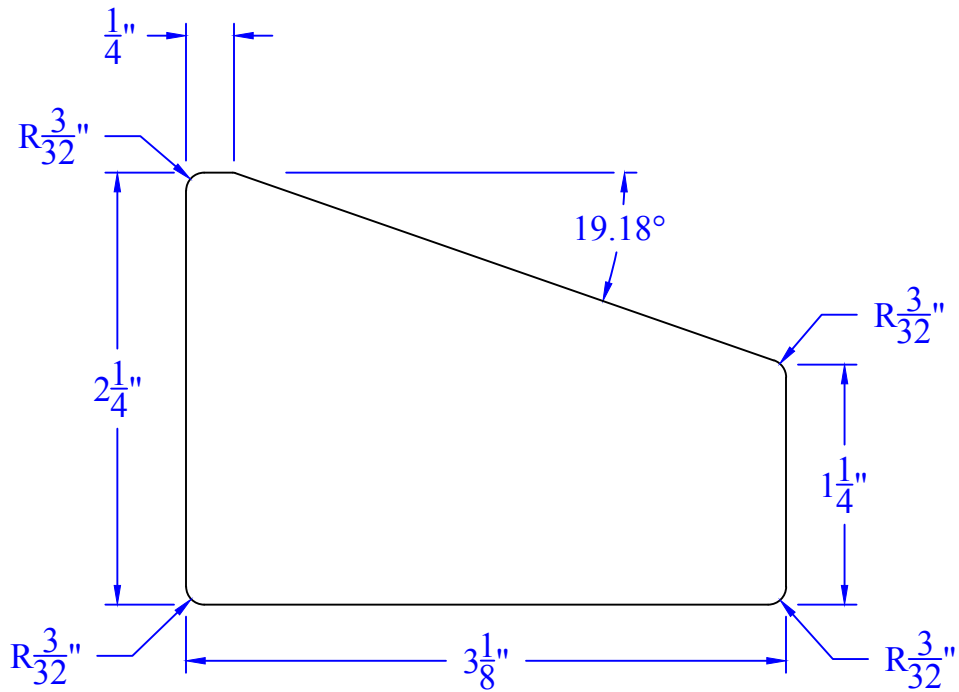

# Creative Woodworking N.W., Inc.

1036 S.E. Taylor \* Portland, Oregon 97214  
Phone:(503) 230-9265 \* Fax:(503) 232-9082  
www.Creativewoodworkingnw.com

**MLDG078**  
**2-1/4" x 3-1/8"**