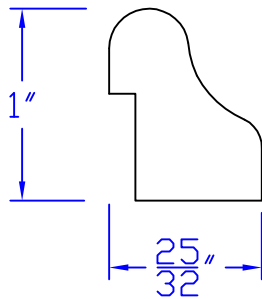

Creative Woodworking N.W., Inc.

1036 S.E. Taylor * Portland, Oregon 97214
Phone:(503) 230-9265 * Fax:(503) 232-9082
www.Creativewoodworkingnw.com

MLDG079

1" x 25/32"