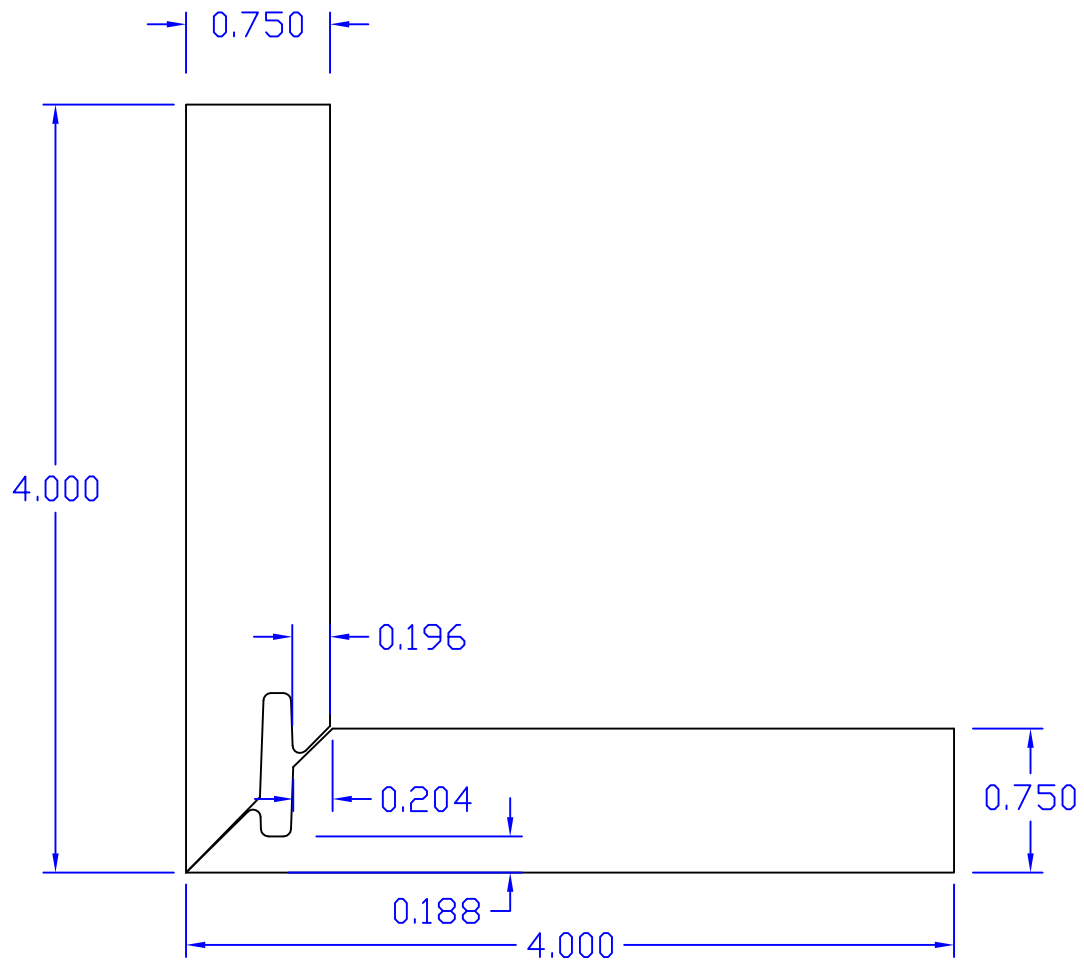

Creative Woodworking N.W., Inc.

1036 S.E. Taylor * Portland, Oregon 97214

Phone:(503) 230-9265 * Fax:(503) 232-9082

www.Creativewoodworkingnw.com

MLDG080
3/4" x 4"