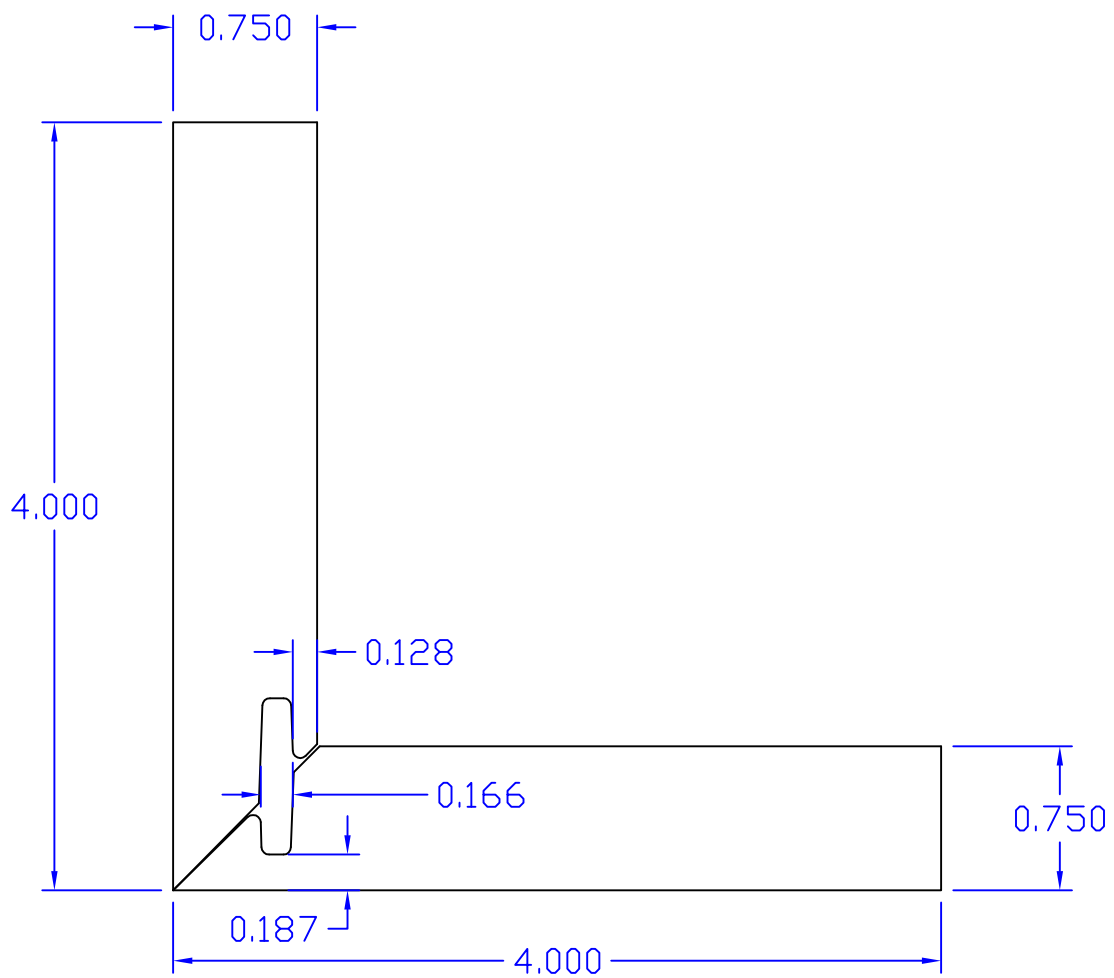

# Creative Woodworking N.W., Inc.

1036 S.E. Taylor \* Portland, Oregon 97214

Phone:(503) 230-9265 \* Fax:(503) 232-9082

www.Creativewoodworkingnw.com

MLDG081  
3/4" x 4"