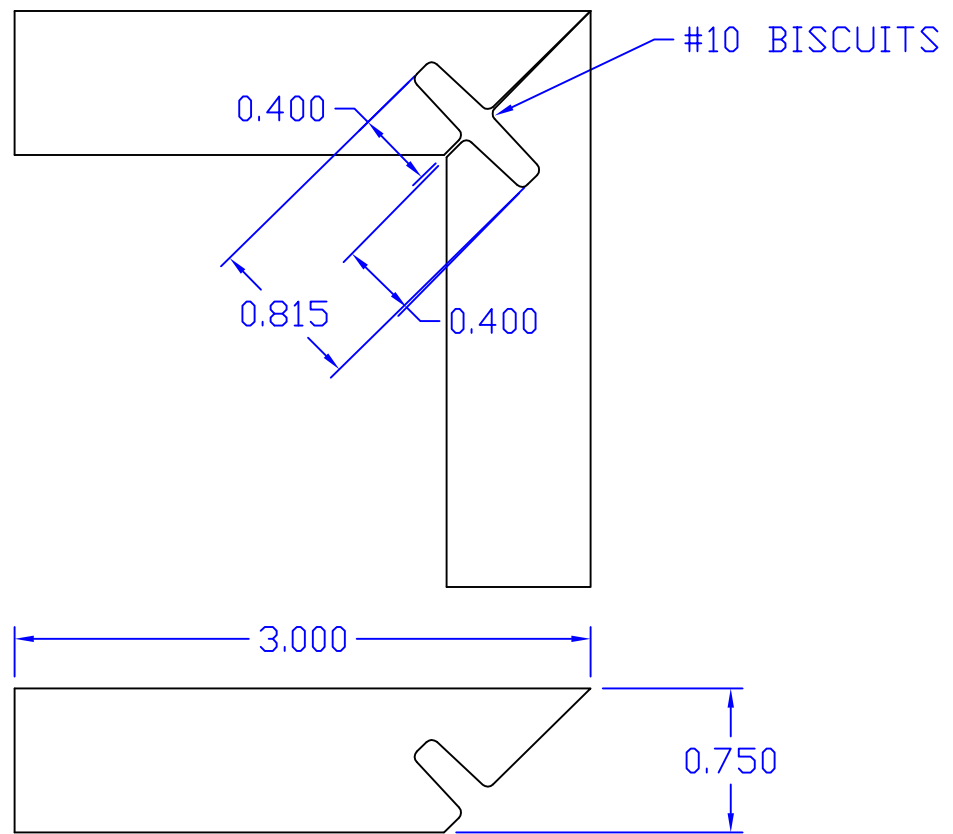

Creative Woodworking N.W., Inc.

1036 S.E. Taylor * Portland, Oregon 97214
Phone:(503) 230-9265 * Fax:(503) 232-9082
www.Creativewoodworkingnw.com

MLDG084

3/4" x 3"

SHAPER ONLY

TILT @ 45 DEGREE OR 45.5 DEGREE