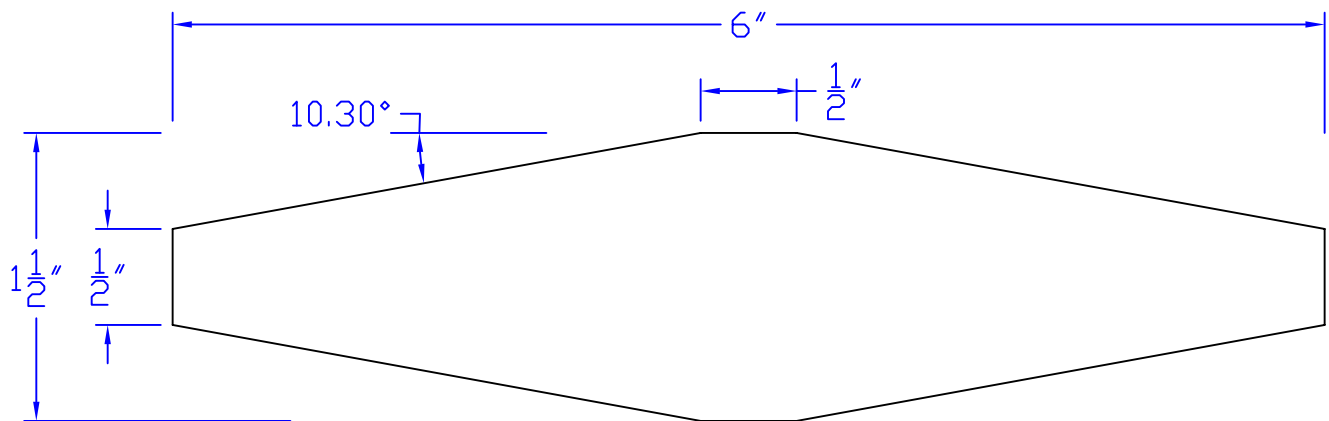

Creative Woodworking N.W., Inc.

1036 S.E. Taylor * Portland, Oregon 97214

Phone:(503) 230-9265 * Fax:(503) 232-9082

www.Creativewoodworkingnw.com

MLDG085

1-1/2" x 6"