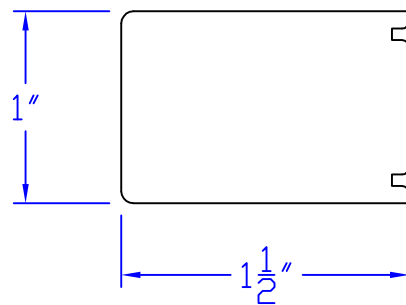

Creative Woodworking N.W., Inc.

1036 S.E. Taylor * Portland, Oregon 97214
Phone:(503) 230-9265 * Fax:(503) 232-9082
www.Creativewoodworkingnw.com

MLDG086

1" x 1-1/2"