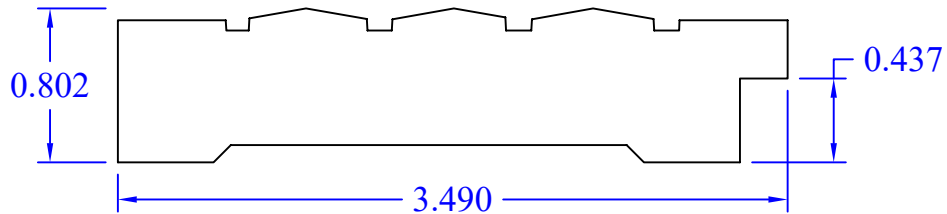

# Creative Woodworking N.W., Inc.

1036 S.E. Taylor \* Portland, Oregon 97214  
Phone:(503) 230-9265 \* Fax:(503) 232-9082  
www.Creativewoodworkingnw.com

MLDG089  
13/16" x 3-1/2"