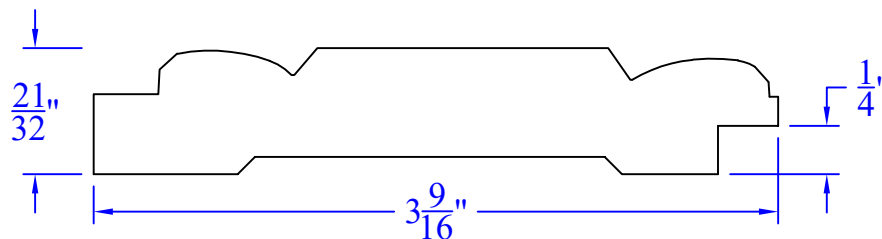

# Creative Woodworking N.W., Inc.

1036 S.E. Taylor \* Portland, Oregon 97214  
Phone:(503) 230-9265 \* Fax:(503) 232-9082  
www.Creativewoodworkingnw.com

**MLDG090**  
 **$\frac{21}{32}$ " x  $3\frac{9}{16}$ "**