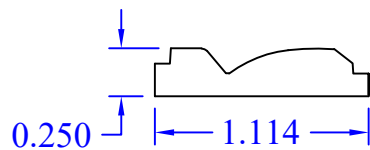

# Creative Woodworking N.W., Inc.

1036 S.E. Taylor \* Portland, Oregon 97214  
Phone:(503) 230-9265 \* Fax:(503) 232-9082  
www.Creativewoodworkingnw.com

MLDG092  
1/4" x 1-1/8"