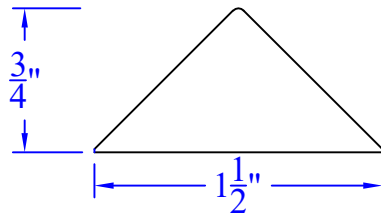

Creative Woodworking N.W., Inc.

1036 S.E. Taylor * Portland, Oregon 97214
Phone:(503) 230-9265 * Fax:(503) 232-9082
www.Creativewoodworkingnw.com

MLDG093
3/4" x 1-1/2"