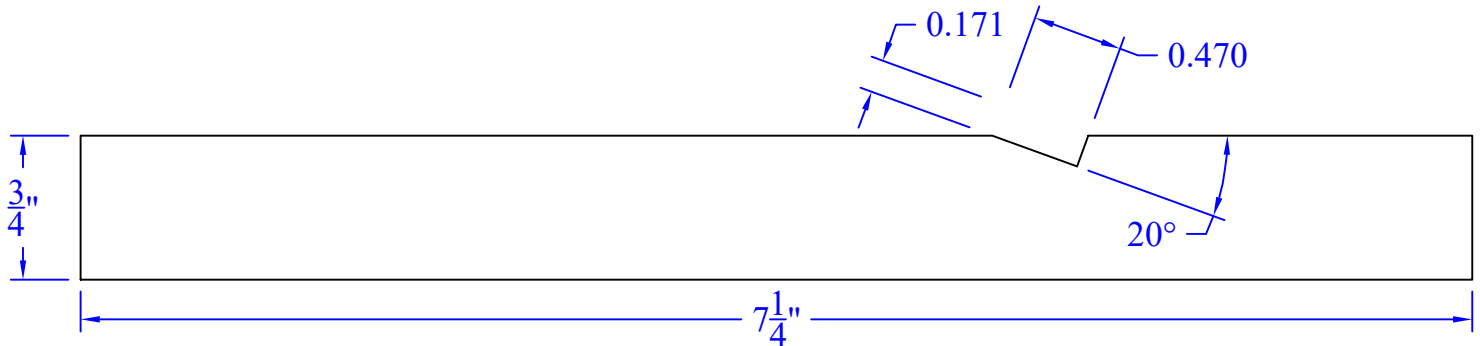

Creative Woodworking N.W., Inc.

1036 S.E. Taylor * Portland, Oregon 97214
Phone:(503) 230-9265 * Fax:(503) 232-9082
www.Creativewoodworkingnw.com

MLDG094

3/4" x 7-1/4"