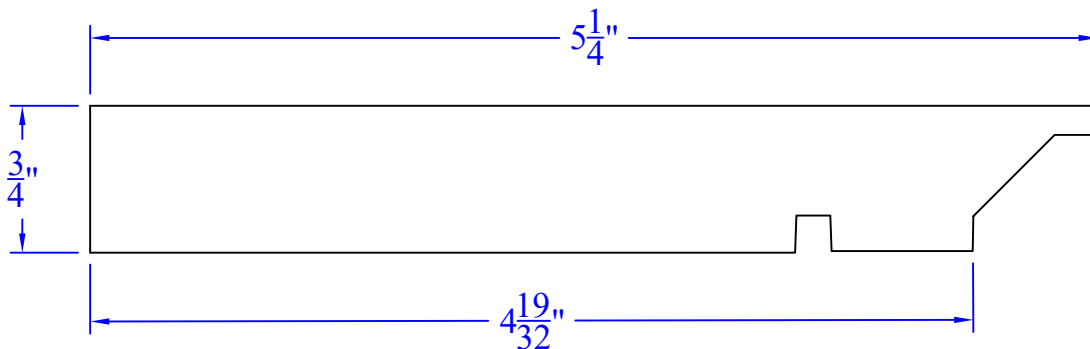

# Creative Woodworking N.W., Inc.

1036 S.E. Taylor \* Portland, Oregon 97214  
Phone:(503) 230-9265 \* Fax:(503) 232-9082  
www.Creativewoodworkingnw.com

MLDG095  
3/4" x 5-1/4"