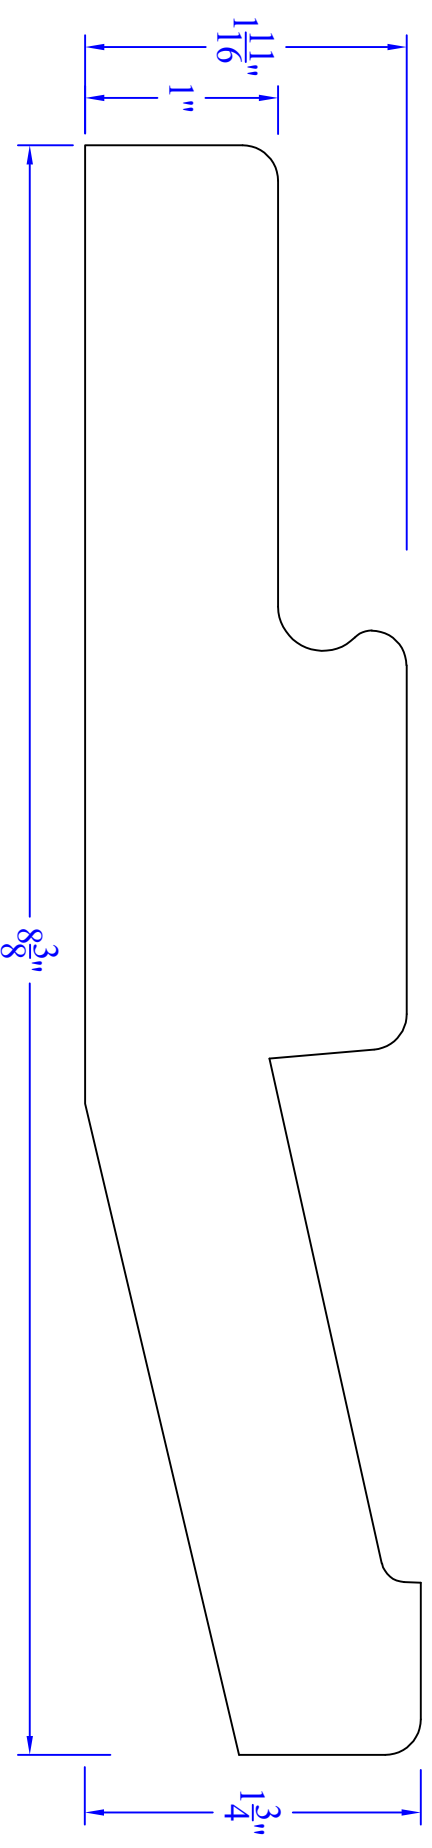

Creative Woodworking N.W., Inc.

1036 S.E. Taylor * Portland, Oregon 97214

Phone:(503) 230-9265 * Fax:(503) 232-9082

www.Creativewoodworkingnw.com

MLDG096

1-3/4" X 8-3/8"