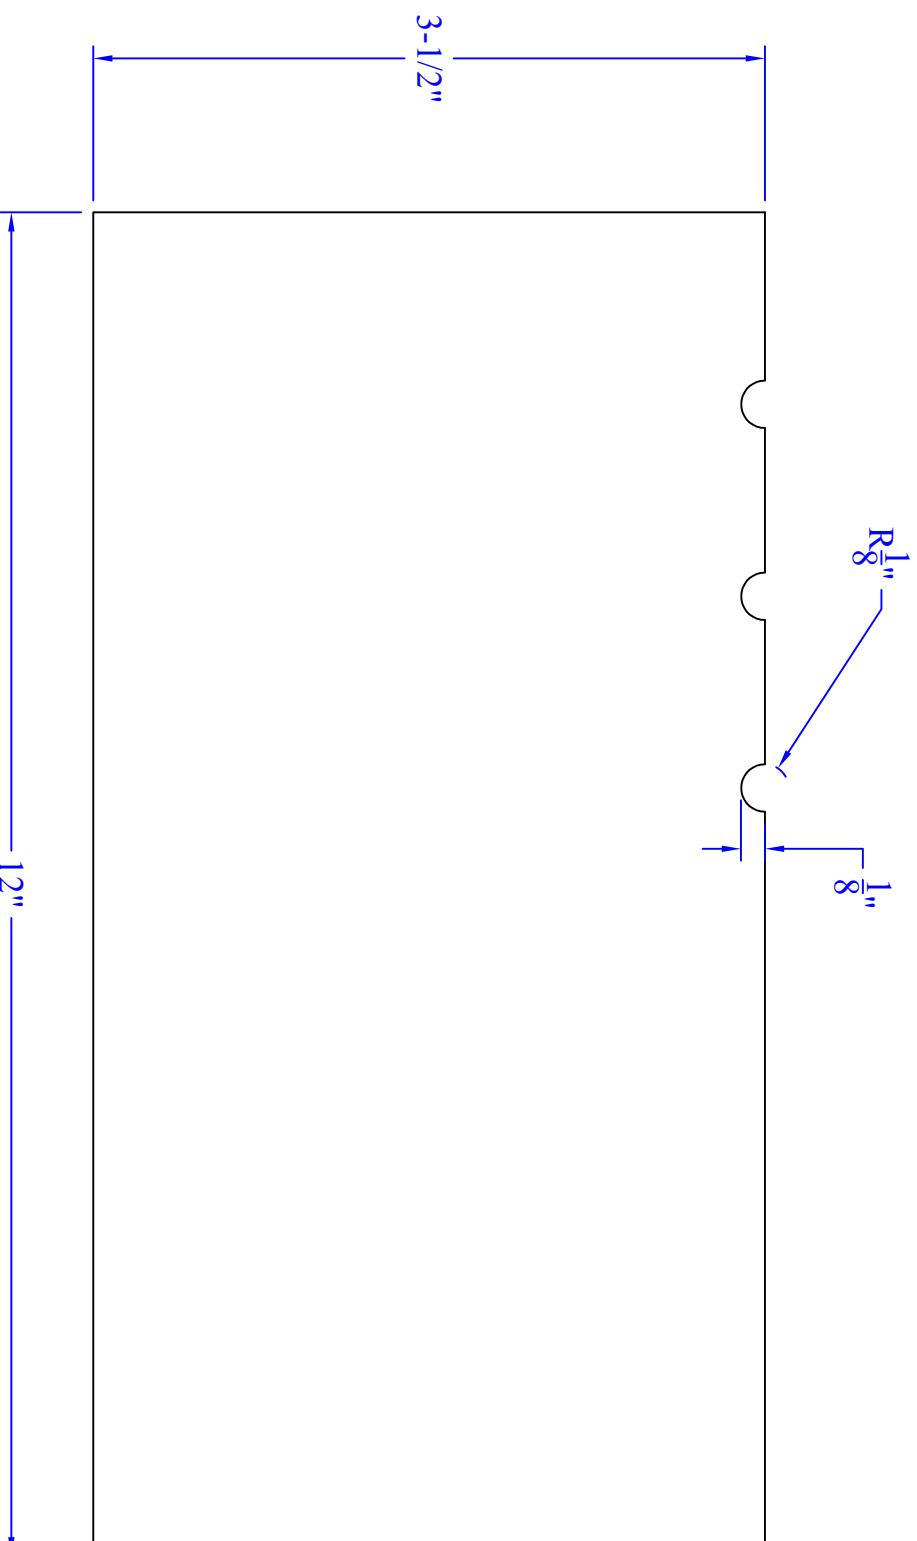

Creative Woodworking N.W., Inc.

1036 S.E. Taylor * Portland, Oregon 97214

Phone:(503) 230-9265 * Fax:(503) 232-9082

www.Creativewoodworkingnw.com

MLDG097

3-1/2" x 12"