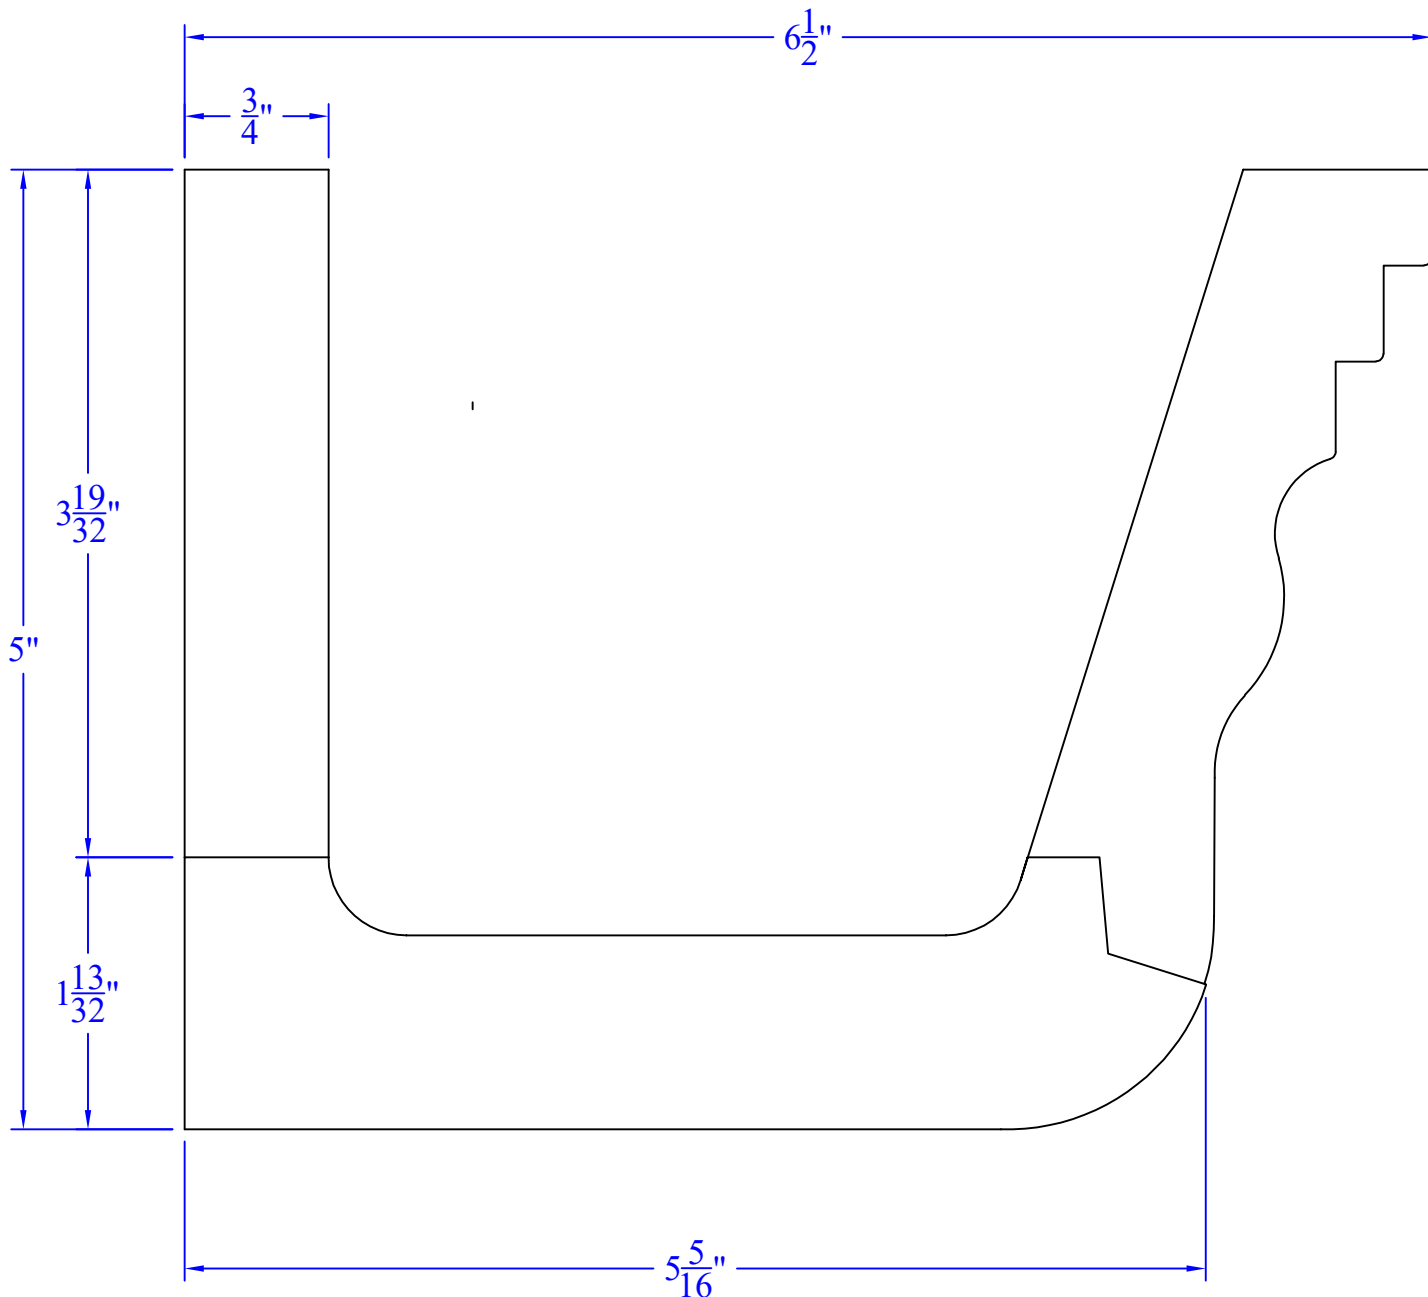

Creative Woodworking N.W., Inc.

1036 S.E. Taylor * Portland, Oregon 97214
Phone:(503) 230-9265 * Fax:(503) 232-9082
www.Creativewoodworkingnw.com

MLDG098

5" x 6-1/2"