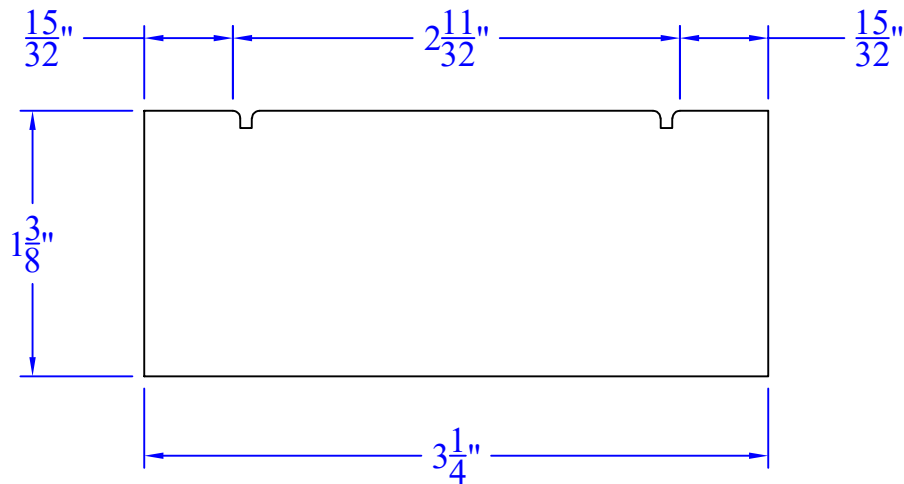

# Creative Woodworking N.W., Inc.

1036 S.E. Taylor \* Portland, Oregon 97214  
Phone:(503) 230-9265 \* Fax:(503) 232-9082  
www.Creativewoodworkingnw.com

MLDG099  
1-3/8" x 3-1/4"