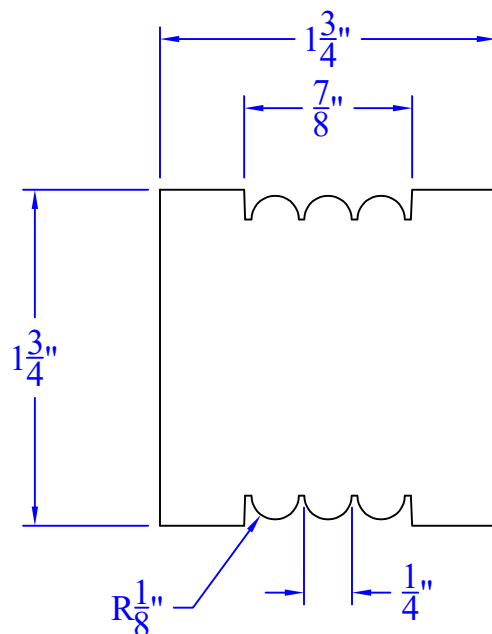

Creative Woodworking N.W., Inc.

1036 S.E. Taylor * Portland, Oregon 97214
Phone:(503) 230-9265 * Fax:(503) 232-9082
www.Creativewoodworkingnw.com

MLDG102
1-3/4" x 1-3/4"