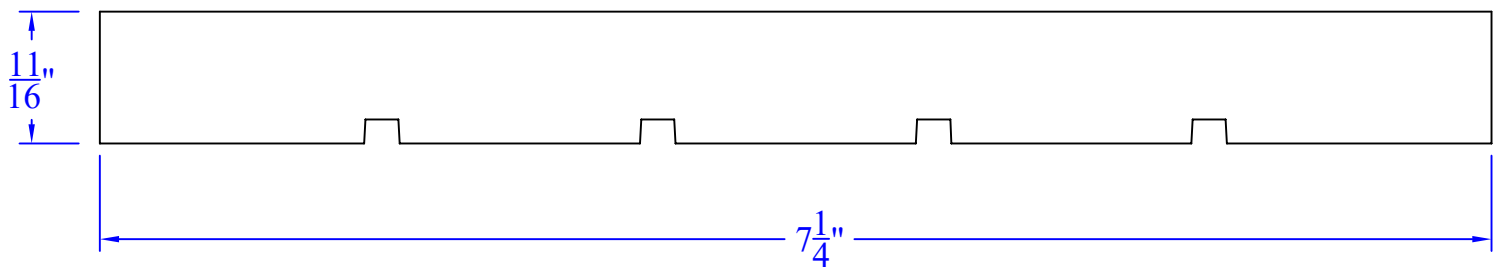

Creative Woodworking N.W., Inc.

1036 S.E. Taylor * Portland, Oregon 97214
Phone:(503) 230-9265 * Fax:(503) 232-9082
www.Creativewoodworkingnw.com

MLDG103
11/16" x 7-1/4"