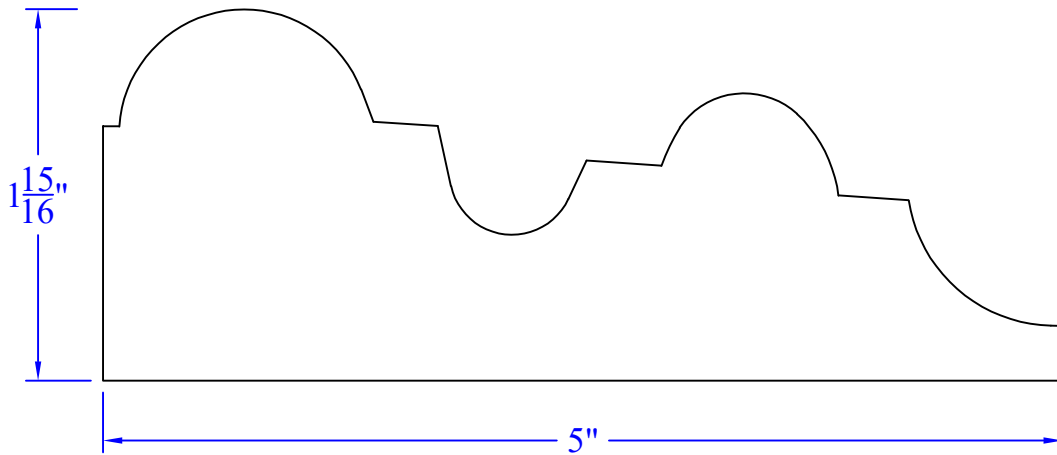

# Creative Woodworking N.W., Inc.

1036 S.E. Taylor \* Portland, Oregon 97214  
Phone:(503) 230-9265 \* Fax:(503) 232-9082  
www.Creativewoodworkingnw.com

**MLDG104**

**1-15/16" x 5"**

**SHAPER ONLY - TILT KNIFE 10 DEGREES**