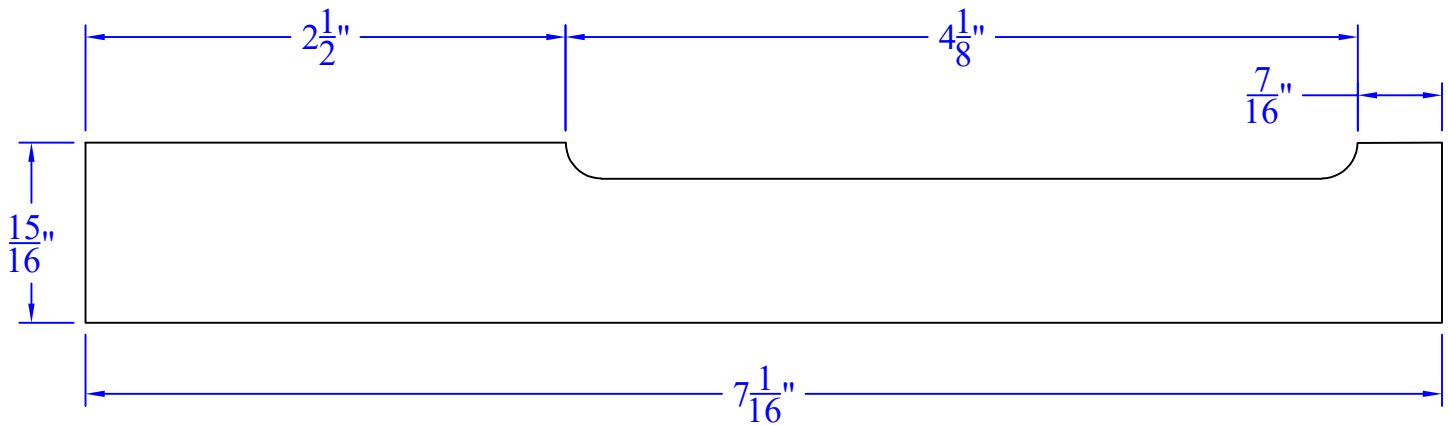

Creative Woodworking N.W., Inc.

1036 S.E. Taylor * Portland, Oregon 97214
Phone:(503) 230-9265 * Fax:(503) 232-9082
www.Creativewoodworkingnw.com

MLDG107
 $15/16"$ x $7-1/16"$