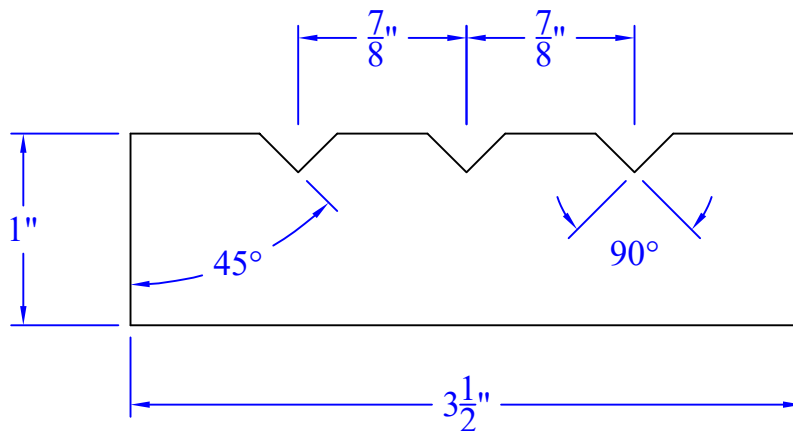

Creative Woodworking N.W., Inc.

1036 S.E. Taylor * Portland, Oregon 97214
Phone:(503) 230-9265 * Fax:(503) 232-9082
www.Creativewoodworkingnw.com

MLDG108

1" x 3-1/2"