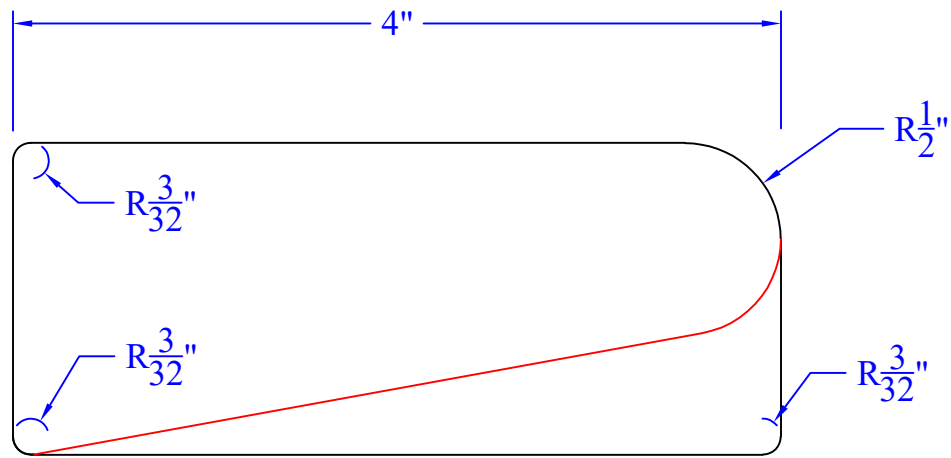

Creative Woodworking N.W., Inc.

1036 S.E. Taylor * Portland, Oregon 97214
Phone:(503) 230-9265 * Fax:(503) 232-9082
www.Creativewoodworkingnw.com

MLDG109

ON TOP OF "SQUARE PIECE"

MLDG109

$1\frac{5}{8}"$ x 4"