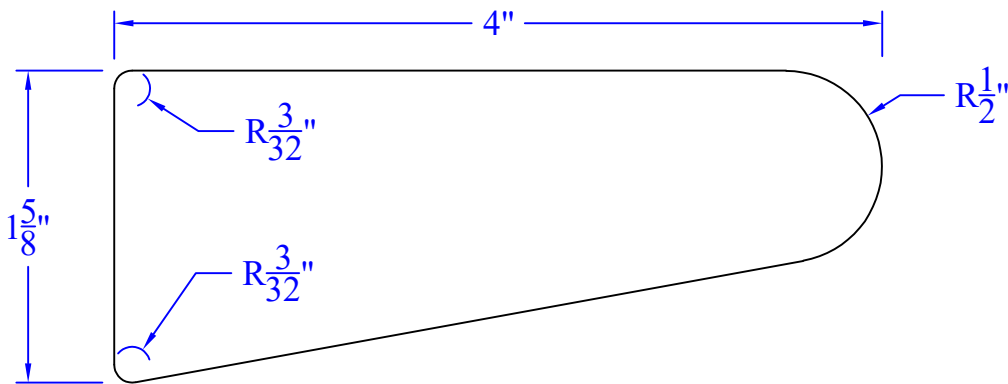

Creative Woodworking N.W., Inc.

1036 S.E. Taylor * Portland, Oregon 97214
Phone:(503) 230-9265 * Fax:(503) 232-9082
www.Creativewoodworkingnw.com

MLDG109

ON TOP OF "SQUARE PIECE"

MLDG109

$1\frac{5}{8}"$ x 4"