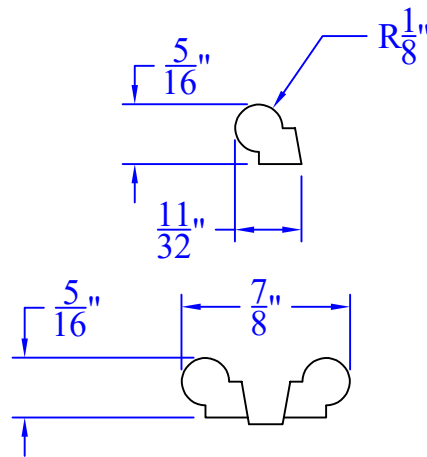

# Creative Woodworking N.W., Inc.

1036 S.E. Taylor \* Portland, Oregon 97214  
Phone:(503) 230-9265 \* Fax:(503) 232-9082  
www.Creativewoodworkingnw.com

MLDG110

$\frac{5}{16}$ " x  $\frac{11}{32}$ "

$\frac{1}{8}$ " RADIUS

**MAKE BLANK  $\frac{1}{2}$ " x  $1\frac{1}{8}$ "**

GOES WITH CRWN568