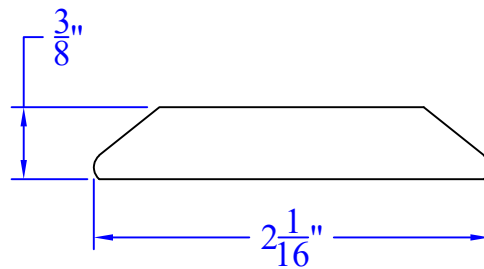

Creative Woodworking N.W., Inc.

1036 S.E. Taylor * Portland, Oregon 97214
Phone:(503) 230-9265 * Fax:(503) 232-9082
www.Creativewoodworkingnw.com

MLDG113
 $3/8$ " x $2-1/16$ "