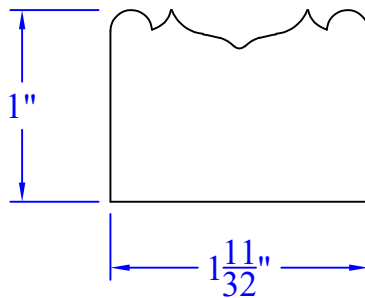

Creative Woodworking N.W., Inc.

1036 S.E. Taylor * Portland, Oregon 97214
Phone:(503) 230-9265 * Fax:(503) 232-9082
www.Creativewoodworkingnw.com

MLDG114

1" x 1-11/32"