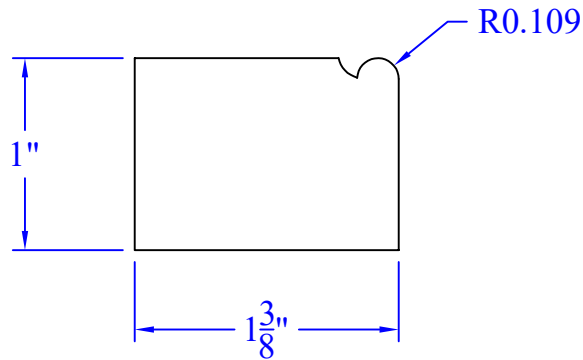

Creative Woodworking N.W., Inc.

1036 S.E. Taylor * Portland, Oregon 97214
Phone:(503) 230-9265 * Fax:(503) 232-9082
www.Creativewoodworkingnw.com

MLDG115
1" x 1-3/8"