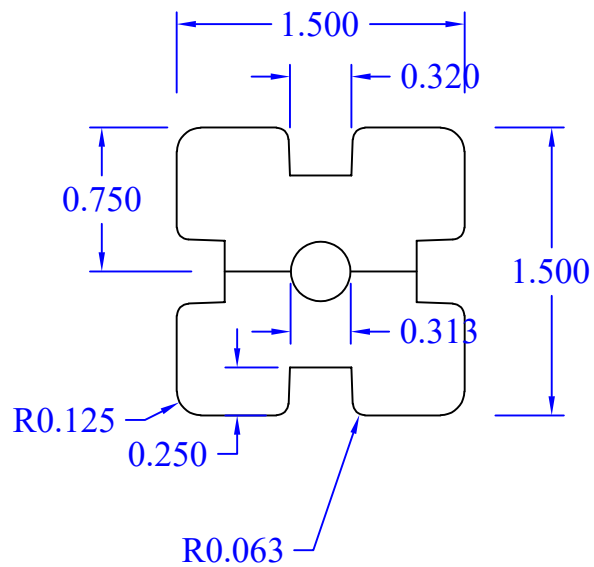

# Creative Woodworking N.W., Inc.

1036 S.E. Taylor \* Portland, Oregon 97214  
Phone:(503) 230-9265 \* Fax:(503) 232-9082  
www.Creativewoodworkingnw.com

**MLDG116**  
**3/4" x 1-1/2"**