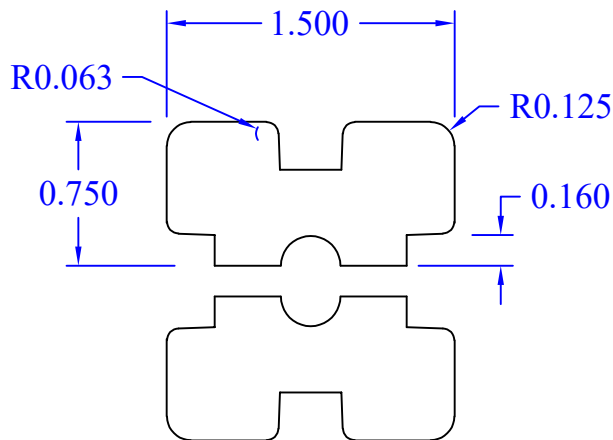

# Creative Woodworking N.W., Inc.

1036 S.E. Taylor \* Portland, Oregon 97214  
Phone:(503) 230-9265 \* Fax:(503) 232-9082  
www.Creativewoodworkingnw.com

**MLDG116**  
**3/4" x 1-1/2"**