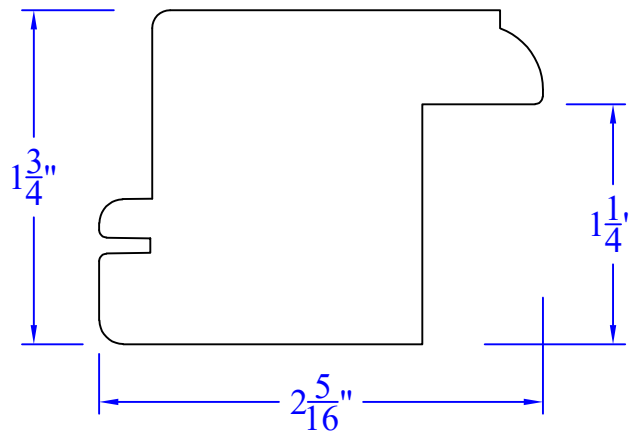

Creative Woodworking N.W., Inc.

1036 S.E. Taylor * Portland, Oregon 97214
Phone:(503) 230-9265 * Fax:(503) 232-9082
www.Creativewoodworkingnw.com

MLDG117
1-3/4" x 2-5/16"