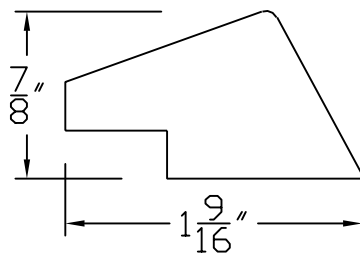

# Creative Woodworking N.W., Inc.

1036 S.E. Taylor \* Portland, Oregon 97214

Phone:(503) 230-9265 \* Fax:(503) 232-9082

[www.Creativewoodworkingnw.com](http://www.Creativewoodworkingnw.com)

PANM002

$7/8" \times 1\frac{9}{16}"$