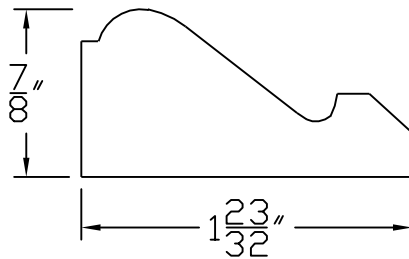

Creative Woodworking N.W., Inc.

1036 S.E. Taylor * Portland, Oregon 97214

Phone:(503) 230-9265 * Fax:(503) 232-9082

www.Creativewoodworkingnw.com

PANM003

7/8" X 1 23/32"