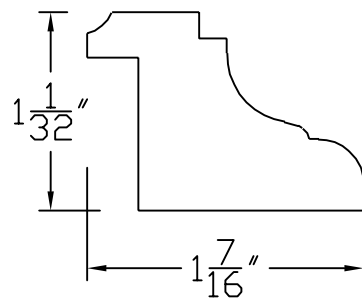

Creative Woodworking N.W., Inc.

1036 S.E. Taylor * Portland, Oregon 97214

Phone:(503) 230-9265 * Fax:(503) 232-9082

www.Creativewoodworkingnw.com

PANM004

1 1/32" X 1 7/16"