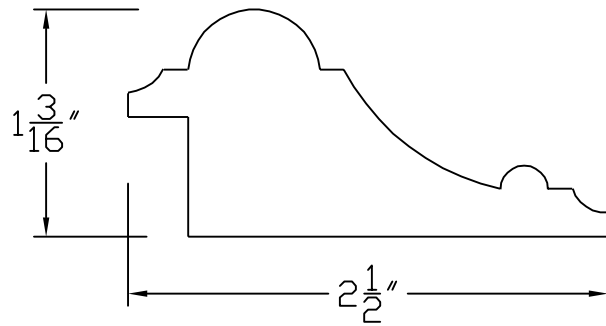

# Creative Woodworking N.W., Inc.

1036 S.E. Taylor \* Portland, Oregon 97214

Phone:(503) 230-9265 \* Fax:(503) 232-9082

[www.Creativewoodworkingnw.com](http://www.Creativewoodworkingnw.com)

PANM009

1 3/16" X 2 1/2"