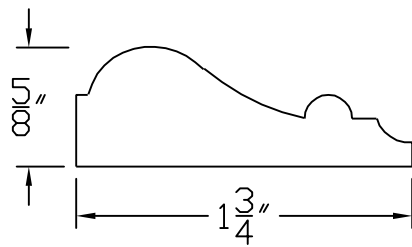

Creative Woodworking N.W., Inc.

1036 S.E. Taylor * Portland, Oregon 97214

Phone:(503) 230-9265 * Fax:(503) 232-9082

www.Creativewoodworkingnw.com

PANM010

5/8" X 1 3/4"