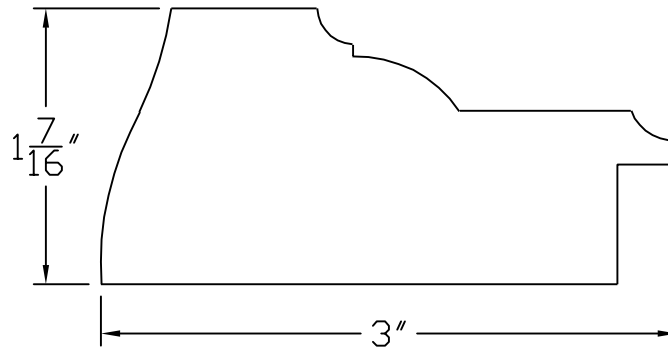

Creative Woodworking N.W., Inc.

1036 S.E. Taylor * Portland, Oregon 97214

Phone:(503) 230-9265 * Fax:(503) 232-9082

www.Creativewoodworkingnw.com

PANM011

1 7/16" X 3"