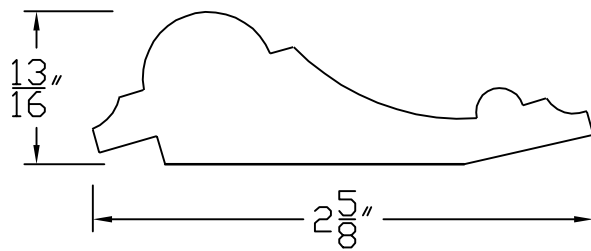

# Creative Woodworking N.W., Inc.

1036 S.E. Taylor \* Portland, Oregon 97214

Phone:(503) 230-9265 \* Fax:(503) 232-9082

[www.Creativewoodworkingnw.com](http://www.Creativewoodworkingnw.com)

PANM014

13/16" X 2 5/8"