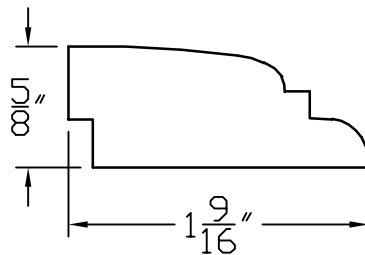

Creative Woodworking N.W., Inc.

1036 S.E. Taylor * Portland, Oregon 97214

Phone:(503) 230-9265 * Fax:(503) 232-9082

www.Creativewoodworkingnw.com

PANM016

5/8" X 1 9/16"