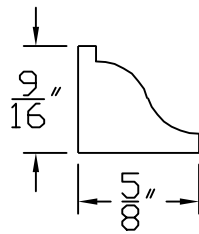

Creative Woodworking N.W., Inc.

1036 S.E. Taylor * Portland, Oregon 97214

Phone:(503) 230-9265 * Fax:(503) 232-9082

www.Creativewoodworkingnw.com

PANM017

9/16" X 5/8"