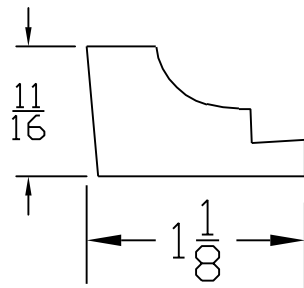

# Creative Woodworking N.W., Inc.

1036 S.E. Taylor \* Portland, Oregon 97214

Phone:(503) 230-9265 \* Fax:(503) 232-9082

[www.Creativewoodworkingnw.com](http://www.Creativewoodworkingnw.com)

PANM018

11/16" X 1 1/8"