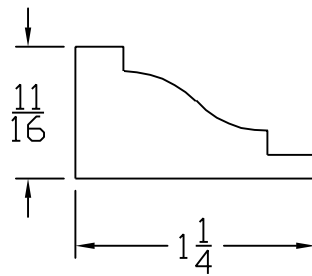

Creative Woodworking N.W., Inc.

1036 S.E. Taylor * Portland, Oregon 97214

Phone:(503) 230-9265 * Fax:(503) 232-9082

www.Creativewoodworkingnw.com

PANM020

$11/16'' \times 1\ 1/4''$