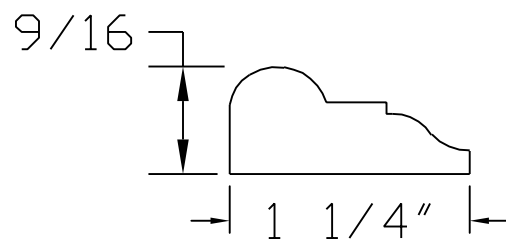

# Creative Woodworking N.W., Inc.

1036 S.E. Taylor \* Portland, Oregon 97214

Phone:(503) 230-9265 \* Fax:(503) 232-9082

[www.Creativewoodworkingnw.com](http://www.Creativewoodworkingnw.com)

PANM021

9/16" X 1 1/4"