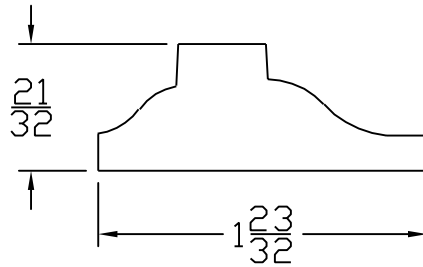

Creative Woodworking N.W., Inc.

1036 S.E. Taylor * Portland, Oregon 97214

Phone:(503) 230-9265 * Fax:(503) 232-9082

www.Creativewoodworkingnw.com

PANM022

$21/32''$ X $1\ 23/32''$