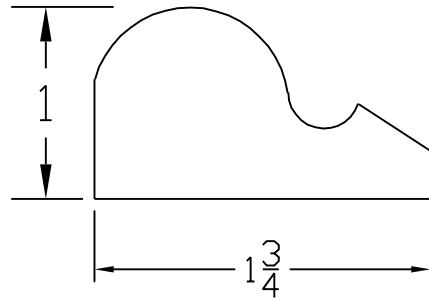

Creative Woodworking N.W., Inc.

1036 S.E. Taylor * Portland, Oregon 97214

Phone:(503) 230-9265 * Fax:(503) 232-9082

www.Creativewoodworkingnw.com

PANM023

1" x 1 3/4"