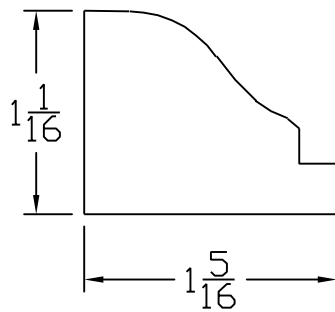

Creative Woodworking N.W., Inc.

1036 S.E. Taylor * Portland, Oregon 97214

Phone:(503) 230-9265 * Fax:(503) 232-9082

www.Creativewoodworkingnw.com

PANM028

1 1/16" X 1 5/16"