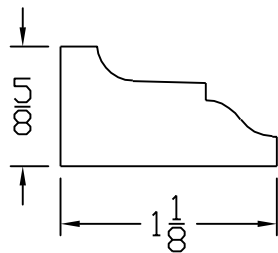

Creative Woodworking N.W., Inc.

1036 S.E. Taylor * Portland, Oregon 97214

Phone:(503) 230-9265 * Fax:(503) 232-9082

www.Creativewoodworkingnw.com

PANM034

5/8" X 1 1/8"