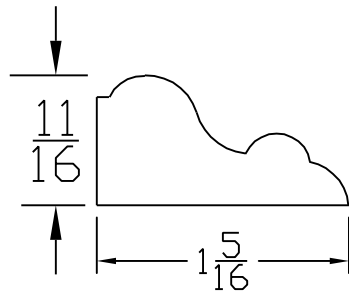

# Creative Woodworking N.W., Inc.

1036 S.E. Taylor \* Portland, Oregon 97214

Phone:(503) 230-9265 \* Fax:(503) 232-9082

[www.Creativewoodworkingnw.com](http://www.Creativewoodworkingnw.com)

PANM036

$11/16''$  X  $1\ 5/16''$