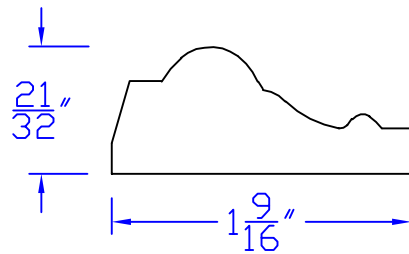

Creative Woodworking N.W., Inc.

1036 S.E. Taylor * Portland, Oregon 97214

Phone:(503) 230-9265 * Fax:(503) 232-9082

www.Creativewoodworkingnw.com

PANM040

$21/16$ " \times $1-9/16$ "