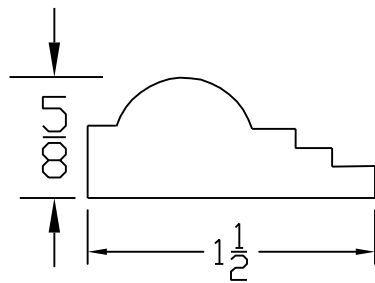

# Creative Woodworking N.W., Inc.

1036 S.E. Taylor \* Portland, Oregon 97214

Phone:(503) 230-9265 \* Fax:(503) 232-9082

[www.Creativewoodworkingnw.com](http://www.Creativewoodworkingnw.com)

PANM041

5/8" X 1 1/2"