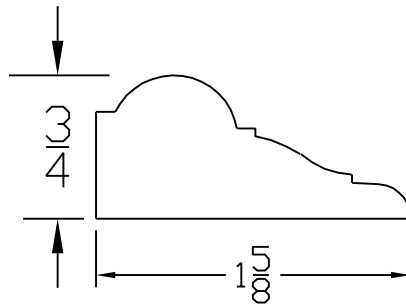

Creative Woodworking N.W., Inc.

1036 S.E. Taylor * Portland, Oregon 97214

Phone:(503) 230-9265 * Fax:(503) 232-9082

www.Creativewoodworkingnw.com

PANM042

3/4" X 1 5/8"