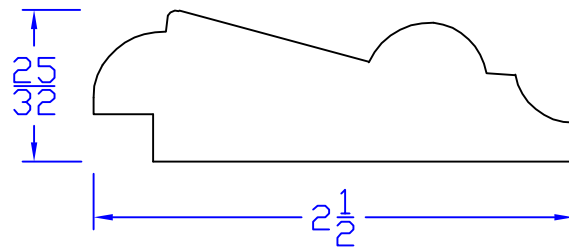

Creative Woodworking N.W., Inc.

1036 S.E. Taylor * Portland, Oregon 97214

Phone:(503) 230-9265 * Fax:(503) 232-9082

www.Creativewoodworkingnw.com

PANM044
25/32" X 2 1/2"